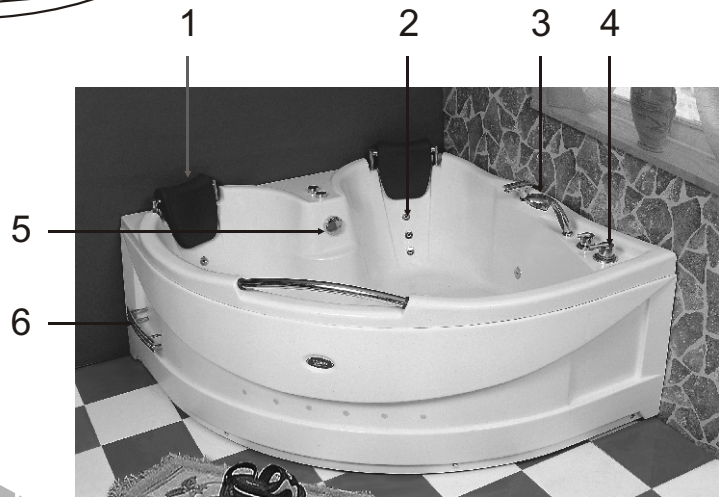

HX-0821

● HX-0821

- 1.pillow
- 2.massage jets
- 3.adjustable shower
- 4.water faucet
- 5.water draining switch
- 6.shelf