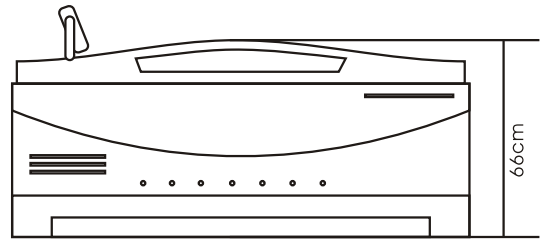

HX-0821

● HX-0821

- 1.pillow
- 2.massage jets
- 3.adjustable shower
- 4.water faucet
- 5.water draining switch
- 6.shelf