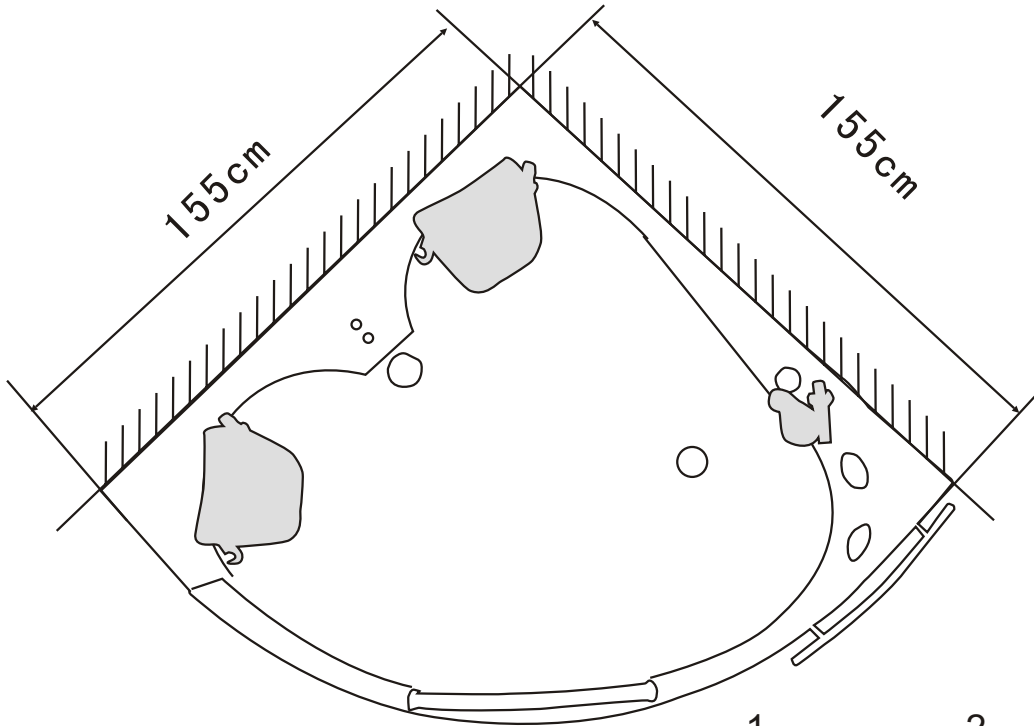

HX-0821

● HX-0821

- 1.pillow
- 2.massage jets
- 3.adjustable shower
- 4.water faucet
- 5.water draining switch
- 6.shelf