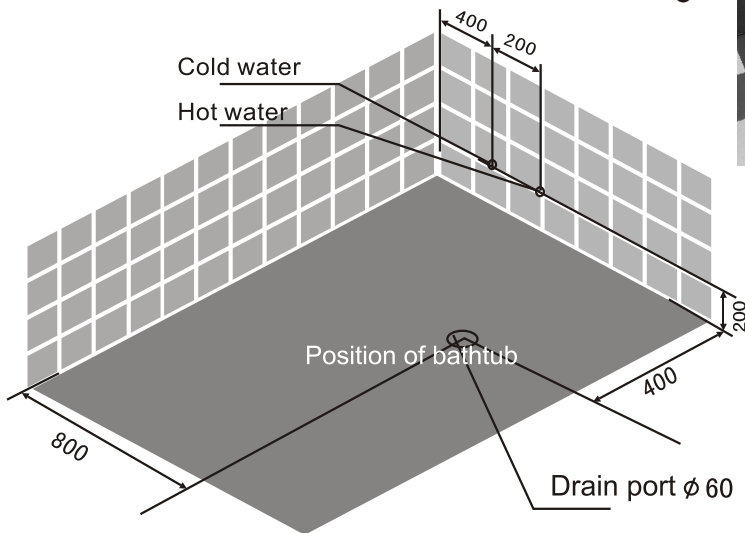

# HX-0821

● HX-0821

- 1.pillow
- 2.massage jets
- 3.adjustable shower
- 4.water faucet
- 5.water draining switch
- 6.shelf