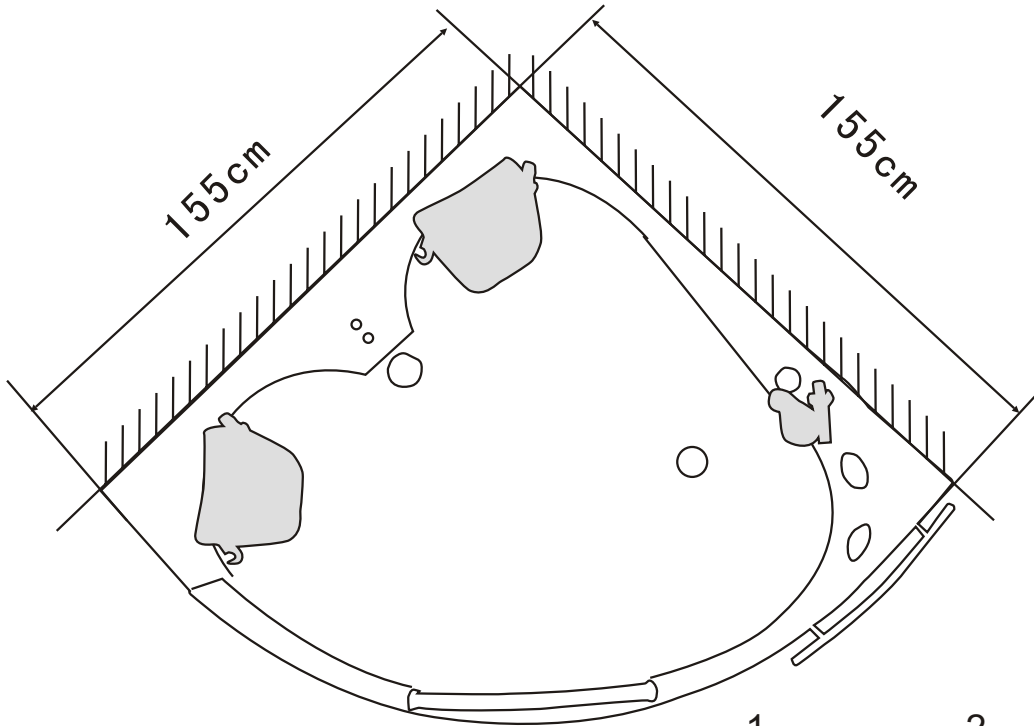

# HX-0821

● HX-0821

- 1.pillow
- 2.massage jets
- 3.adjustable shower
- 4.water faucet
- 5.water draining switch
- 6.shelf