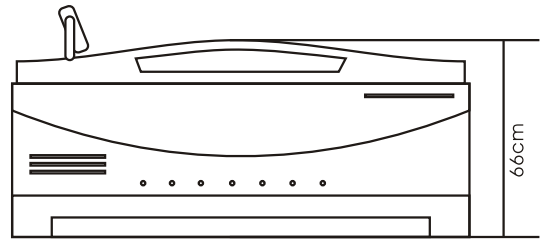

# HX-0821

● HX-0821

- 1.pillow
- 2.massage jets
- 3.adjustable shower
- 4.water faucet
- 5.water draining switch
- 6.shelf