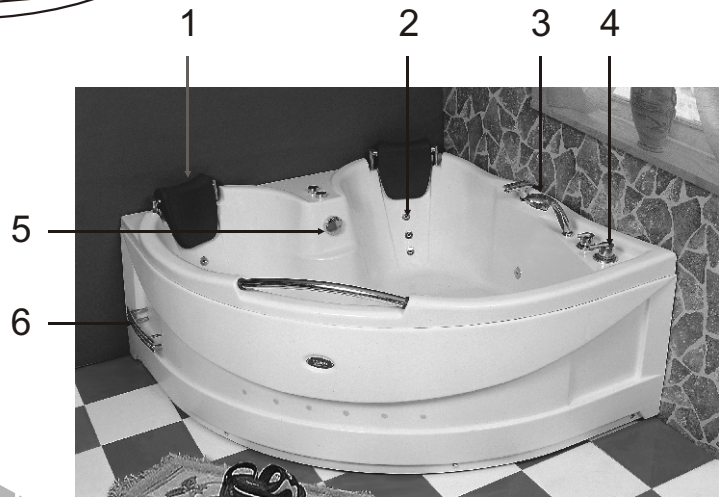

# HX-0821

● HX-0821

- 1.pillow
- 2.massage jets
- 3.adjustable shower
- 4.water faucet
- 5.water draining switch
- 6.shelf